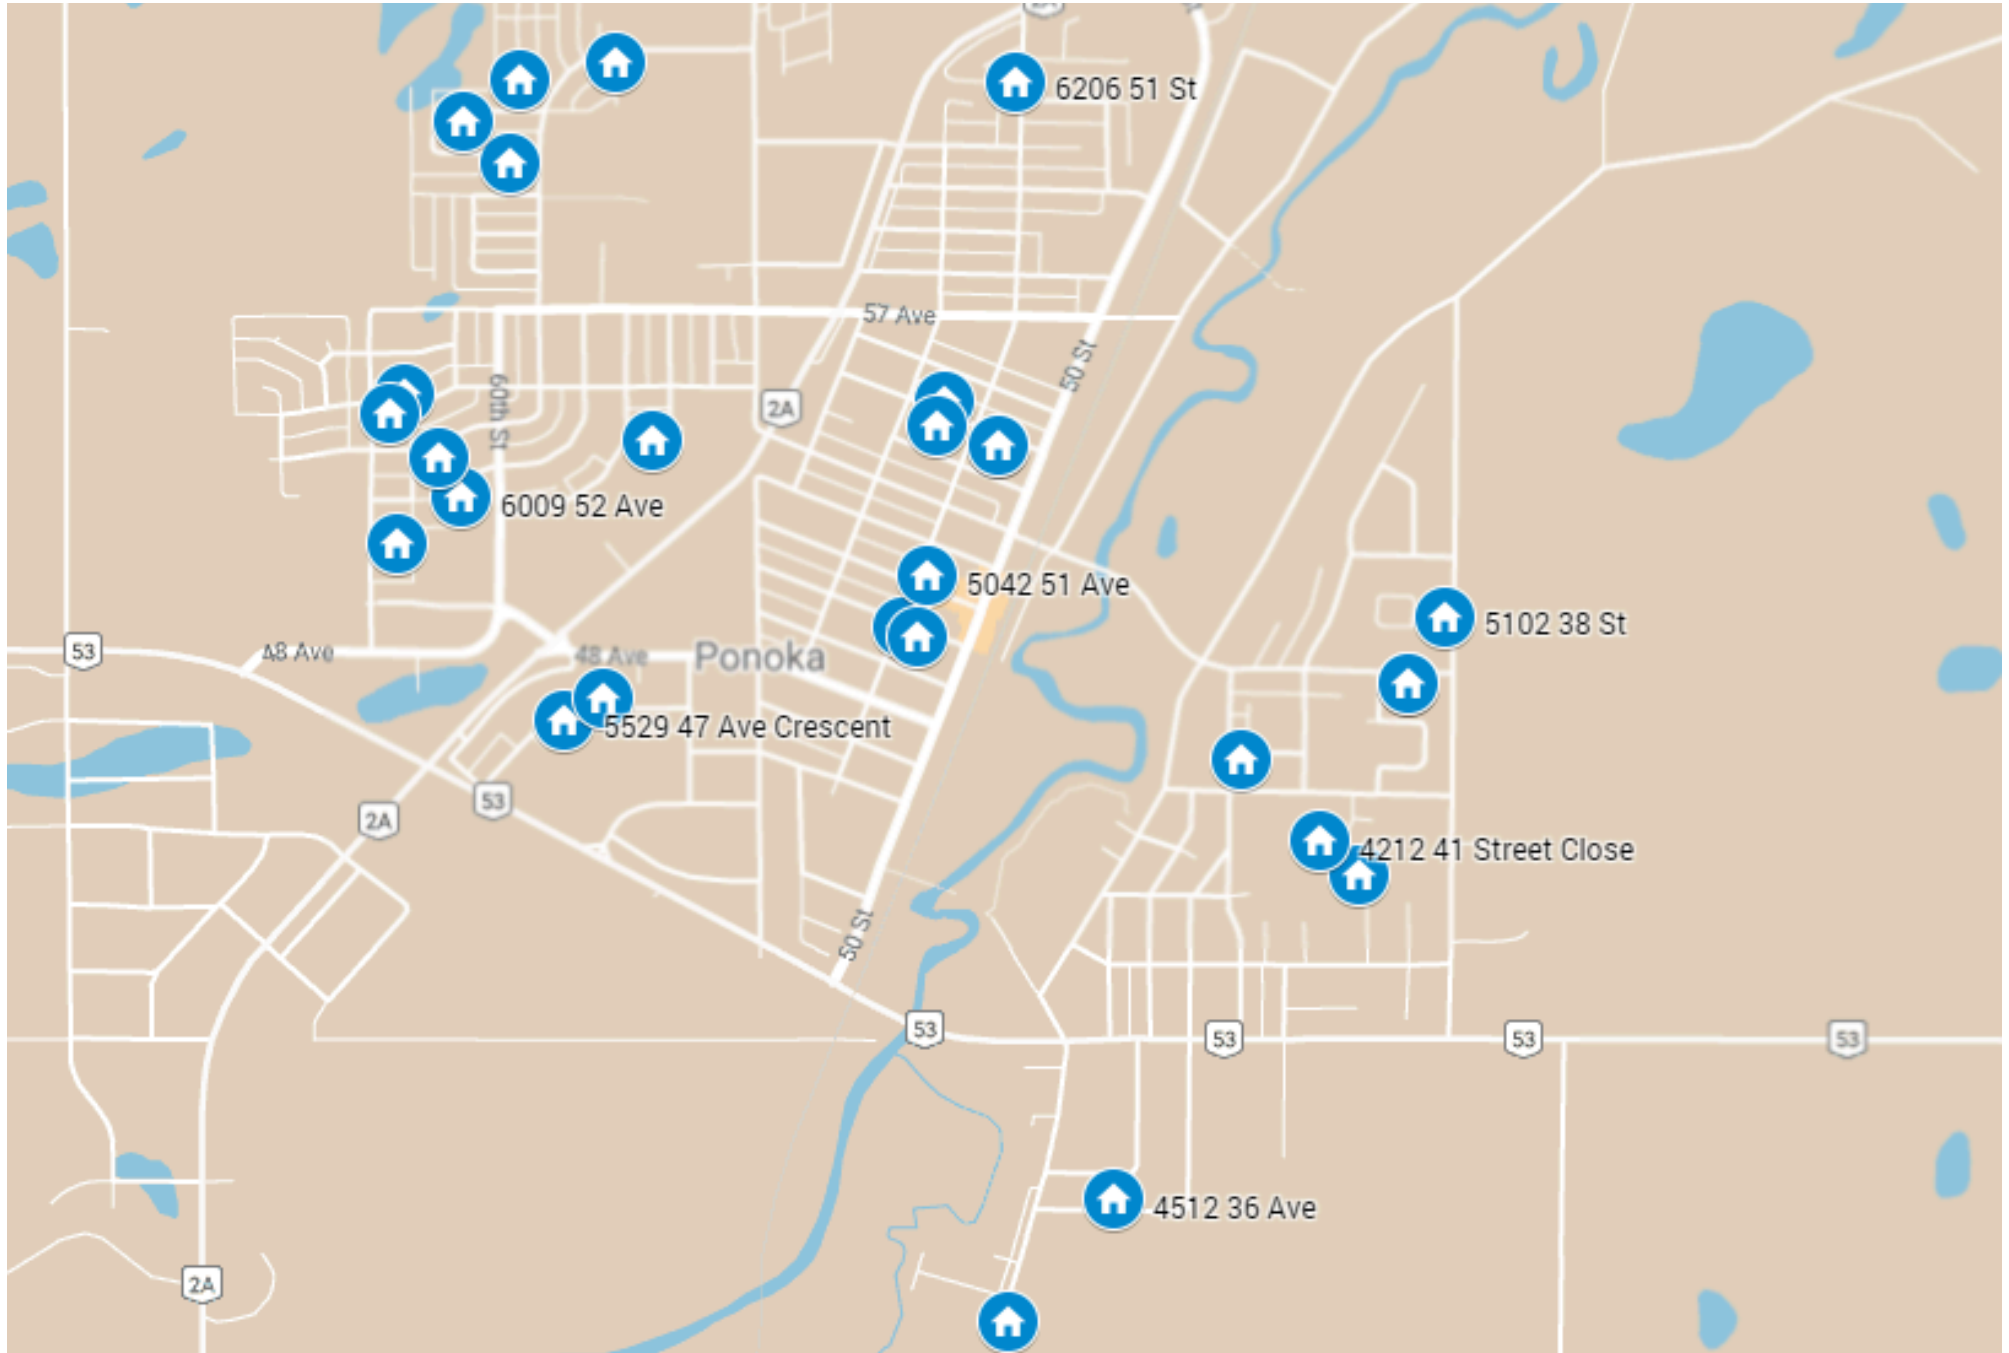

Community-Wide Garage Sale Map Details for July 19-21

| Address | Date | Time |
|---|----------------|--|
| 5907 61 Avenue | July 20 and 21 | 9 a.m. - 5 p.m. (Sat); 10 a.m. - 2 p.m. (Sun) |
| 5529 47 Avenue Crescent | July 19 and 20 | Noon - 7 p.m. (Fri); 9 a.m. - 4 p.m. (Sat) |
| 4807 43 Street | July 20 | 10 a.m. - 3 p.m. (Sat) |
| 5033 50 Avenue (Scissor Wizzard Building) | July 19 and 20 | 10 a.m. - 8 p.m. (Fri); 9 a.m. - 6 p.m. (Sat) |
| 4024 40 Street Close | July 19 and 20 | 4 - 7 p.m. (Fri); 10 a.m. - 4 p.m. (Sat) |
| 5013 55 Avenue | July 19 to 21 | 9 a.m. - 3 p.m. (All Days) |
| 6009 52 Avenue | July 19 to 21 | 9 a.m. - 5 p.m. (Fri & Sat); 1 - 8 p.m. (Sun) |
| 5605 53 Avenue | July 19 and 20 | 4 - 7 p.m. (Fri); 9 a.m. - Noon (Sat) |
| 6202 54 Avenue | July 19 | 11 a.m. - 4 p.m. (Fri) |
| 5112 55 Avenue, Alley side | July 19 to 21 | 10 a.m. - 4 p.m. (All Days) |
| 5111 55 Avenue | July 19 to 21 | 10 a.m. - 7 p.m. (Fri); 9 a.m. - 8 p.m. (Sat); Noon - 5 p.m. (Sun) |
| 6206 51 Street | July 19 to 21 | |
| 4212 41 Street Close | July 19 and 20 | 10 a.m. - 3 p.m. (Fri & Sat) |
| 5013 55 Avenue | July 19 to 21 | 9 a.m. - 3 p.m. (All Days) |
| 5522 47 Avenue Crescent | July 19 to 21 | 9 a.m. - 5 p.m. (All Days) |
| 6301 60 Street Close | July 19 and 20 | Noon - 7 p.m. (Fri); 9 a.m. - 1 p.m. (Sat) |
| 5713 63 Avenue | July 19 and 20 | 10 a.m. - 7 p.m. (Fri); 10 a.m. - 4 p.m. (Sat) |
| 6205 54 Avenue | July 20 and 21 | 9 a.m. - 5 p.m. (Sat & Sun) |
| 5042 51 Avenue | July 19 to 21 | 10am - 5:pm (All Days) |
| 5023 50 Avenue (Torch and Teal) | July 19 and 20 | Noon - 5 p.m. (Fri); Noon - 3 p.m. (Sat) |
| 6204 51 Avenue | July 18 to 20 | 3 - 7 p.m. (Thur); 10 a.m. - 6 p.m. (Fri); 9 a.m. - 1 p.m. (Sat) |
| 5102 38 Street | 45493 | 10 a.m. - 3 p.m. (Sat) |
| 4512 36 Avenue | July 19 and 20 | Noon - 7 p.m. (Fri); 10 a.m. - 4 p.m. (Sat) |
| 4816 46 St | July 19 and 20 | 4 - 7 p.m. (Fri); 9:30 a.m. - 2:30 p.m. (Sat) |
| 6015 53 Avenue | July 19 and 20 | 10 a.m. - 4 p.m. (Fri & Sat) |
| 3821 50 Avenue | July 18 and 19 | 12-8:30 (Fri), 8:30 - 10:30 (Sat) |
| #29, 26036 TWP Rd 420 Ponoka County | July 18 to 20 | 9 a.m. - 7 p.m. (All Days) |
| 5921 62 Avenue | July 19 to 21 | |
| 3821 50 Avenue | July 19 and 20 | 4 - 8 p.m. (Fri); 8:30 am - 1 p.m. (Sat) |