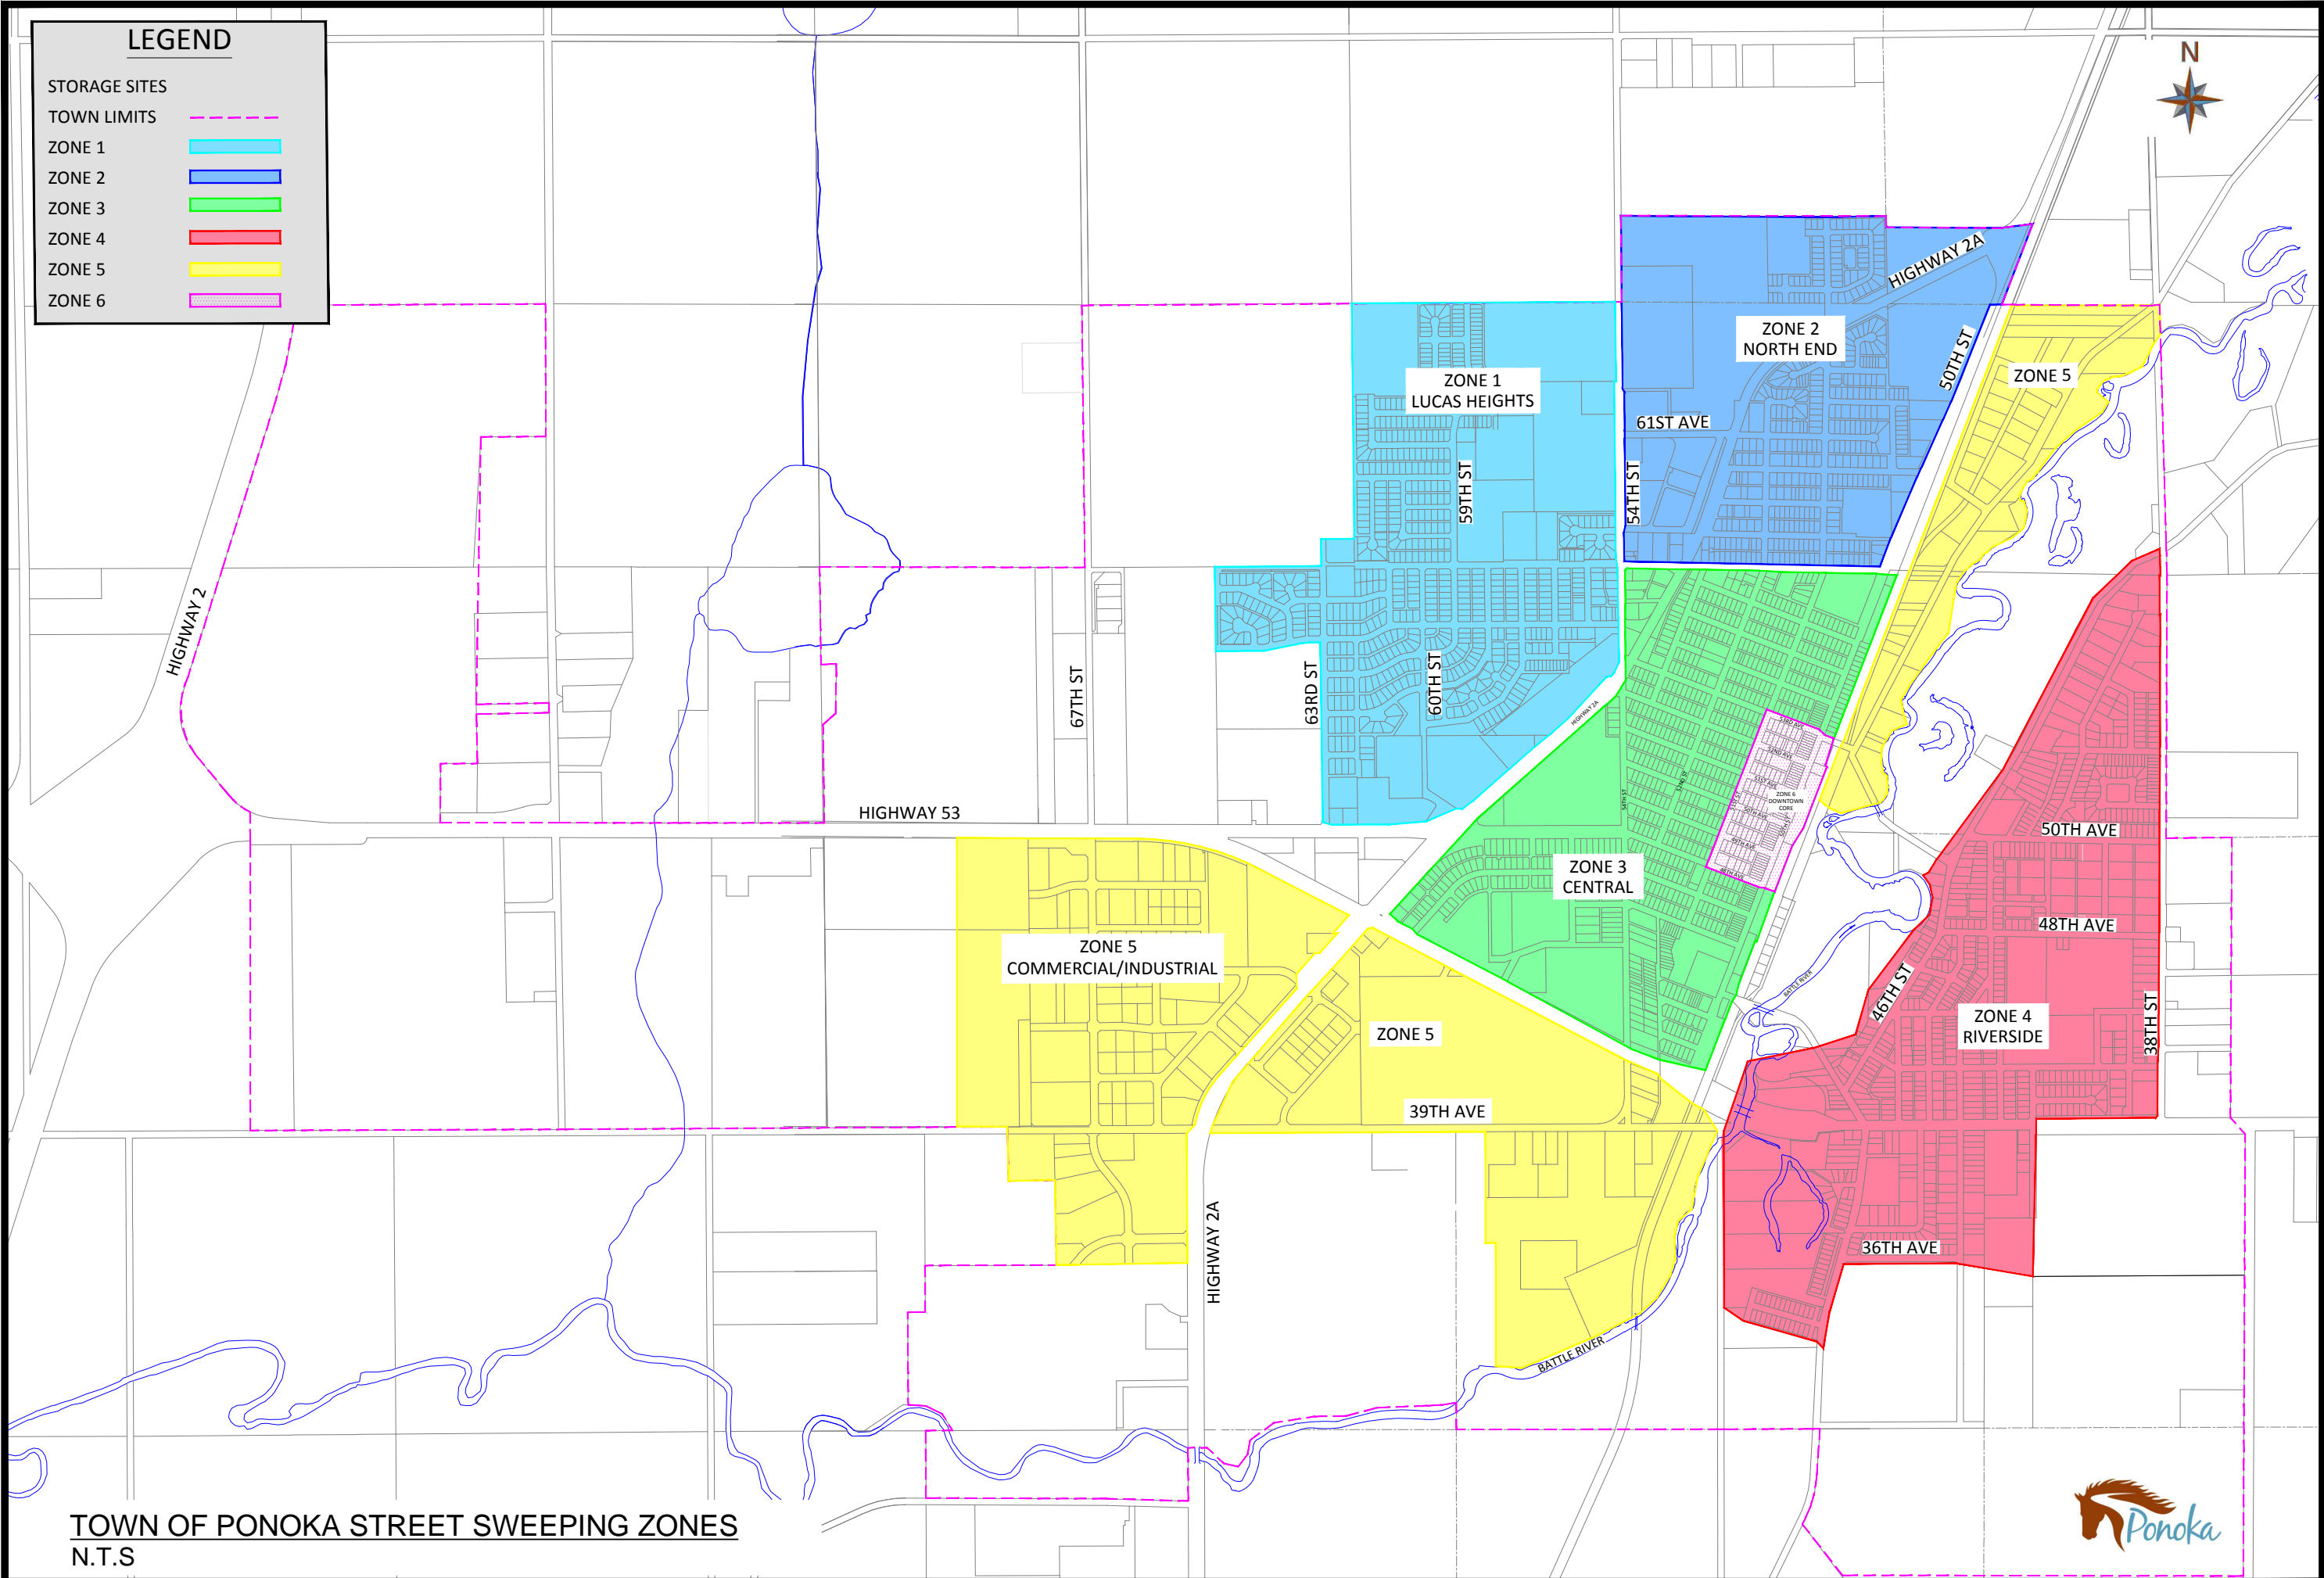

**LEGEND**

STORAGE SITES

TOWN LIMITS

ZONE 1

ZONE 2

ZONE 3

ZONE 4

ZONE 5

ZONE 6

TOWN OF PONOKA STREET SWEEPING ZONES  
N.T.S